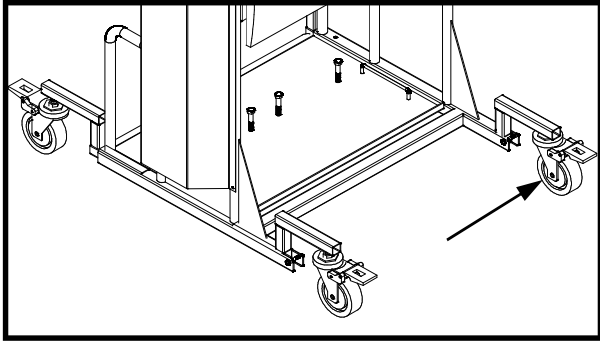

ECONO-STAND OPTIONS

Wheel Kit: The Wheel Kit option is designed to allow the Econo-Stand to be moved around easily. This option comes with 4 Locking Caster Wheels and 4 Locking Caster Wheel Brackets. Retail price $260.00