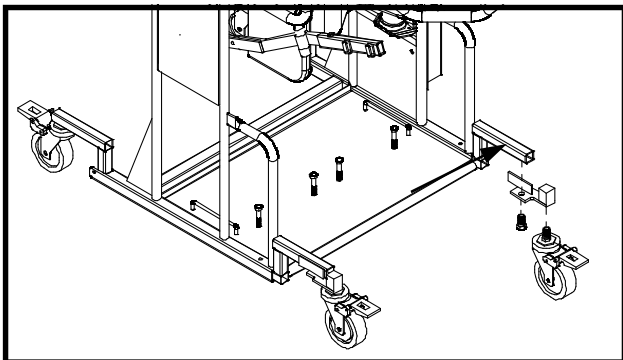

Extra Wide Legs: The Extra Wide Legs option is designed to allow the wider wheelchairs or scooters to fit inside the legs easily. Retail price \$40.00

Caster Brackets: The Caster Bracket option is designed to give another 1" of width between the wheel kit option, simply by placing the caster wheels on the outside of the caster wheel brackets. Retail price \$40.00