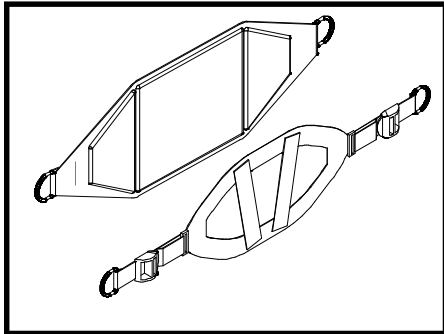

Solid and Adjustable Slings: The Solid sling is designed for user that have trouble with the standard sling or do not feel comfortable with the open sling. Retail price $48.00

The Adjustable Sling option is designed for multiple users of the standing frames. Mainly used in facilities.
Retail price $80.00