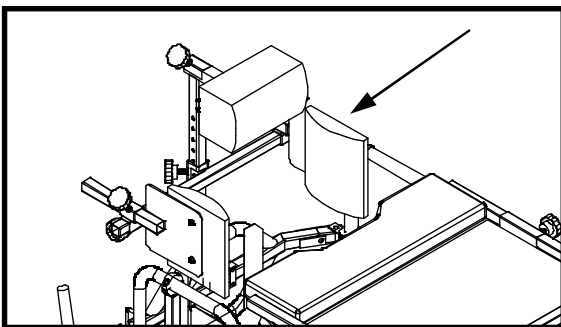

Lateral Support: The Lateral Support option is designed to help hold the user into place from left to right if there is lack of trunk control. This option can be slide up and down, in and out both forward and side to side.
Retail price $130.00