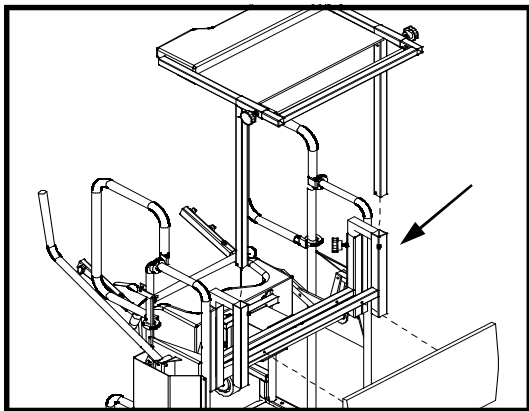

Safety Gate Extension: The Safety Gate Extension option is designed to move the Safety Gate back away from the user. This option is mainly used when the Safety Gate can not be closed or when the Safety Gate is closed and one of the pads can not be placed behind the user.
Retail price \$40.00

Solid and Adjustable Slings: The Solid sling is designed for user that have trouble with the standard sling or do not feel comfortable with the open sling. Retail price \$48.00

The Adjustable Sling option is designed for multiple users of the standing frames. Mainly used in facilities.
Retail price \$80.00