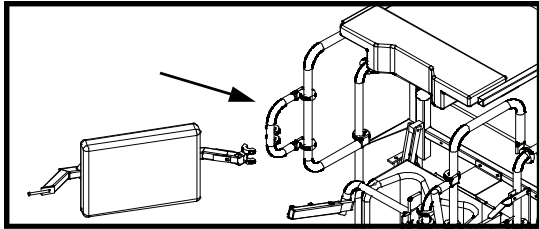

Safety Gate Extension: The Safety Gate Extension option is designed to move the Safety Gate back away from the user. This option is mainly used when the Safety Gate can not be closed or when the Safety Gate is closed and one of the pads can not be placed behind the user.
Retail price $40.00