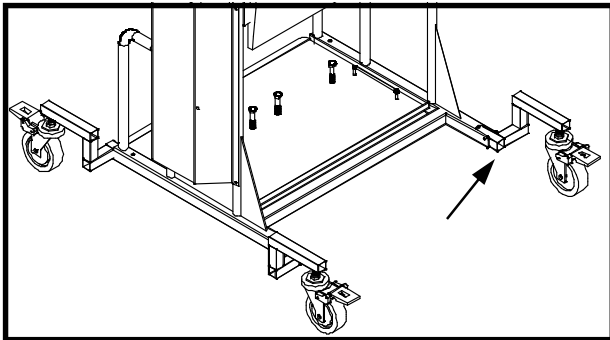

Extra Wide Wheel Kit: The Extra Wide Wheel Kit option is designed to allow the Econo-Stand to be moved around easily, while giving a larger opening for wider wheelchairs, for example the front wheel drive electric wheelchairs or scooters. Retail price 260.00

Extra Wide Legs: The Extra Wide Legs option is designed to allow the wider wheelchairs or scooters to fit inside the legs easily. Retail price \$40.00

Caster Brackets: The Caster Bracket option is designed to give another 1" of width between the wheel kit option, simply by placing the caster wheels on the outside of the caster wheel brackets. Retail price \$40.00