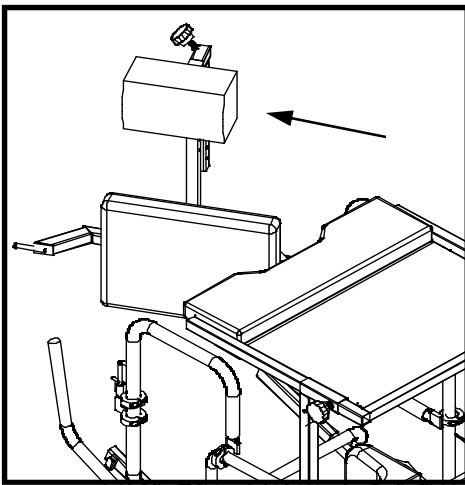

Back Support: The Back Support option will add support to the upper back by strapping the user to the pad and helps hold the user into place. The option will move up and down, also in and out for proper adjustment. The Back Support does require the purchase of the Safety Gate option.
Retail price $100.00