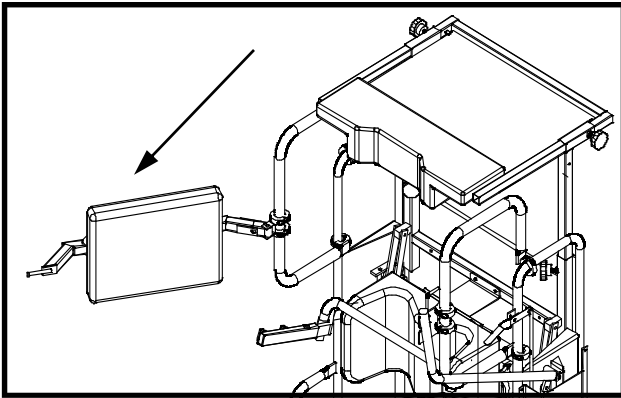

Extra Wide Legs: The Extra Wide Legs option is designed to allow the wider wheelchairs or scooters to fit inside the legs easily. Retail price \$40.00

Caster Brackets: The Caster Bracket option is designed to give another 1" of width between the wheel kit option, simply by placing the caster wheels on the outside of the caster wheel brackets. Retail price \$40.00