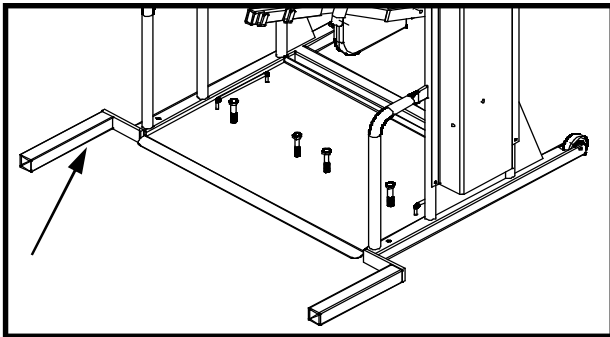

Extra Wide Legs: The Extra Wide Legs option is designed to allow the wider wheelchairs or scooters to fit inside the legs easily. Retail price \$40.00

Caster Brackets: The Caster Bracket option is designed to give another 1" of width between the wheel kit option, simply by placing the caster wheels on the outside of the caster wheel brackets. Retail price \$40.00