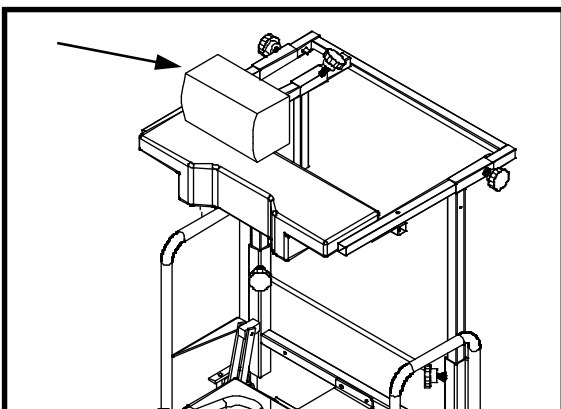

Upper Chest Support: The Upper Chest Support is designed to help a user that has a tendencies to fall forward over the table chest pad. This option will adjust up and down, also in and out.
Retail price $100.00